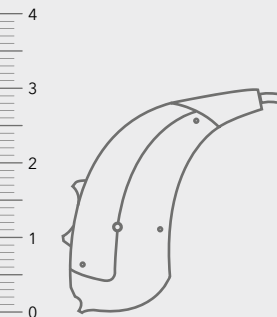

Motion at a glance:

Motion SX

Actual size in cm

Motion's range of colors are designed to match a variety of hair and skin tones.

* Additional colors for some models.

Enjoy life's true sound.

Whether it's an open-plan office, a crowded store or a busy restaurant, wherever there's a high level of ambient noise, holding a conversation requires concentration and effort. Straining to hear voices in these situations is tiring – a fact that even people with normal hearing are familiar with.