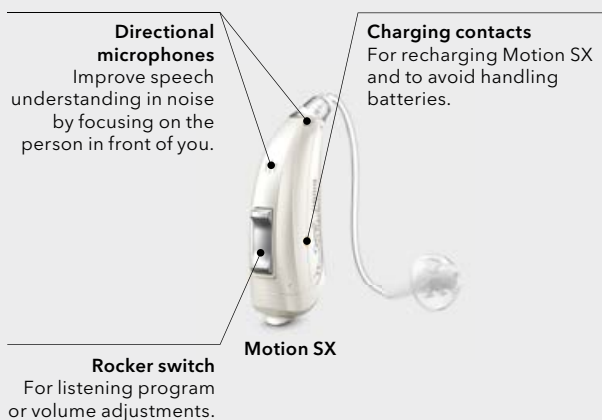

The Motion family:

Easy to use, comfortably discreet.

Robust enough to withstand the rigors of daily life, Motion is IP67-rated to resist moisture, dust and dirt. A choice of earhook or ThinTube ensures maximum hearing and wearing comfort.

Motion at a glance: